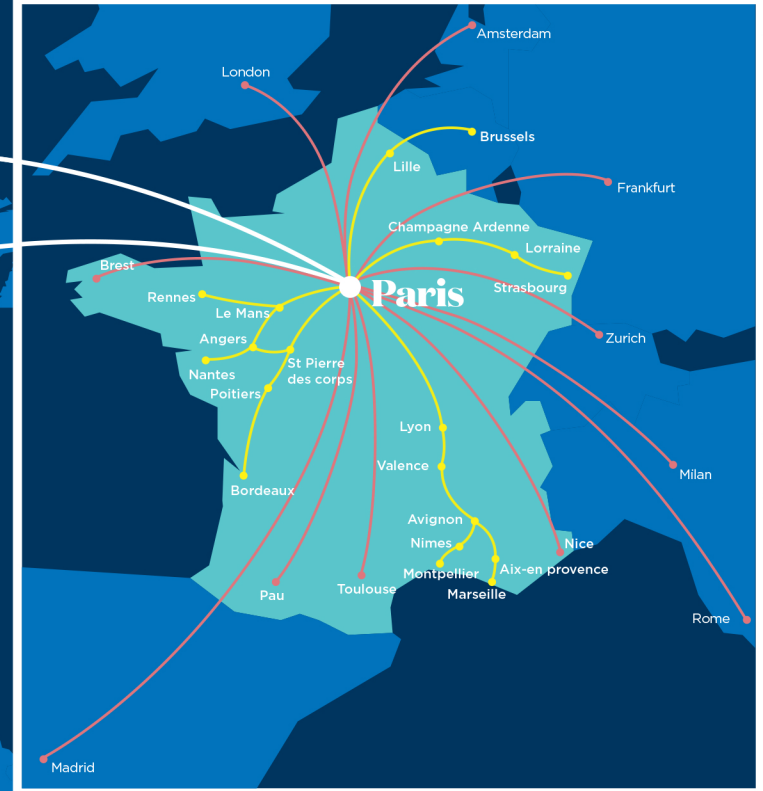

Connecting the world to Tahiti

Flights Duration Average

Papeete - Los Angeles: 07H30
 Papeete - Tokyo: 10H55
 Papeete - Auckland: 05H45
 Papeete - Seattle: 09H25
 Los Angeles - Paris: 10H05
 Los Angeles - Papeete: 07H35

Paris - Los Angeles: 10H30
 Paris - Seattle : 10h15
 Tokyo - Papeete: 10H25
 Auckland - Papeete: 04H00
 Seattle - Papeete: 09H35
 Seattle - Paris : 9h30

Flight times may vary due to seasonal winds.

AIR TAHITINUI / SNCF - TGV

Main routes + Codeshare + Interline partners

Air Tahiti Nui connects Tahiti to the world thanks to its direct flights and its various partnership agreements.

- Flights operated by Air Tahiti Nui
- TN codeshare flights with American Airlines, Alaska Airlines, Qantas, Air France, Air New Zealand, Japan Airlines, Aircalin, Korean Airlines and SNCF.
- Destinations served by our interline partners