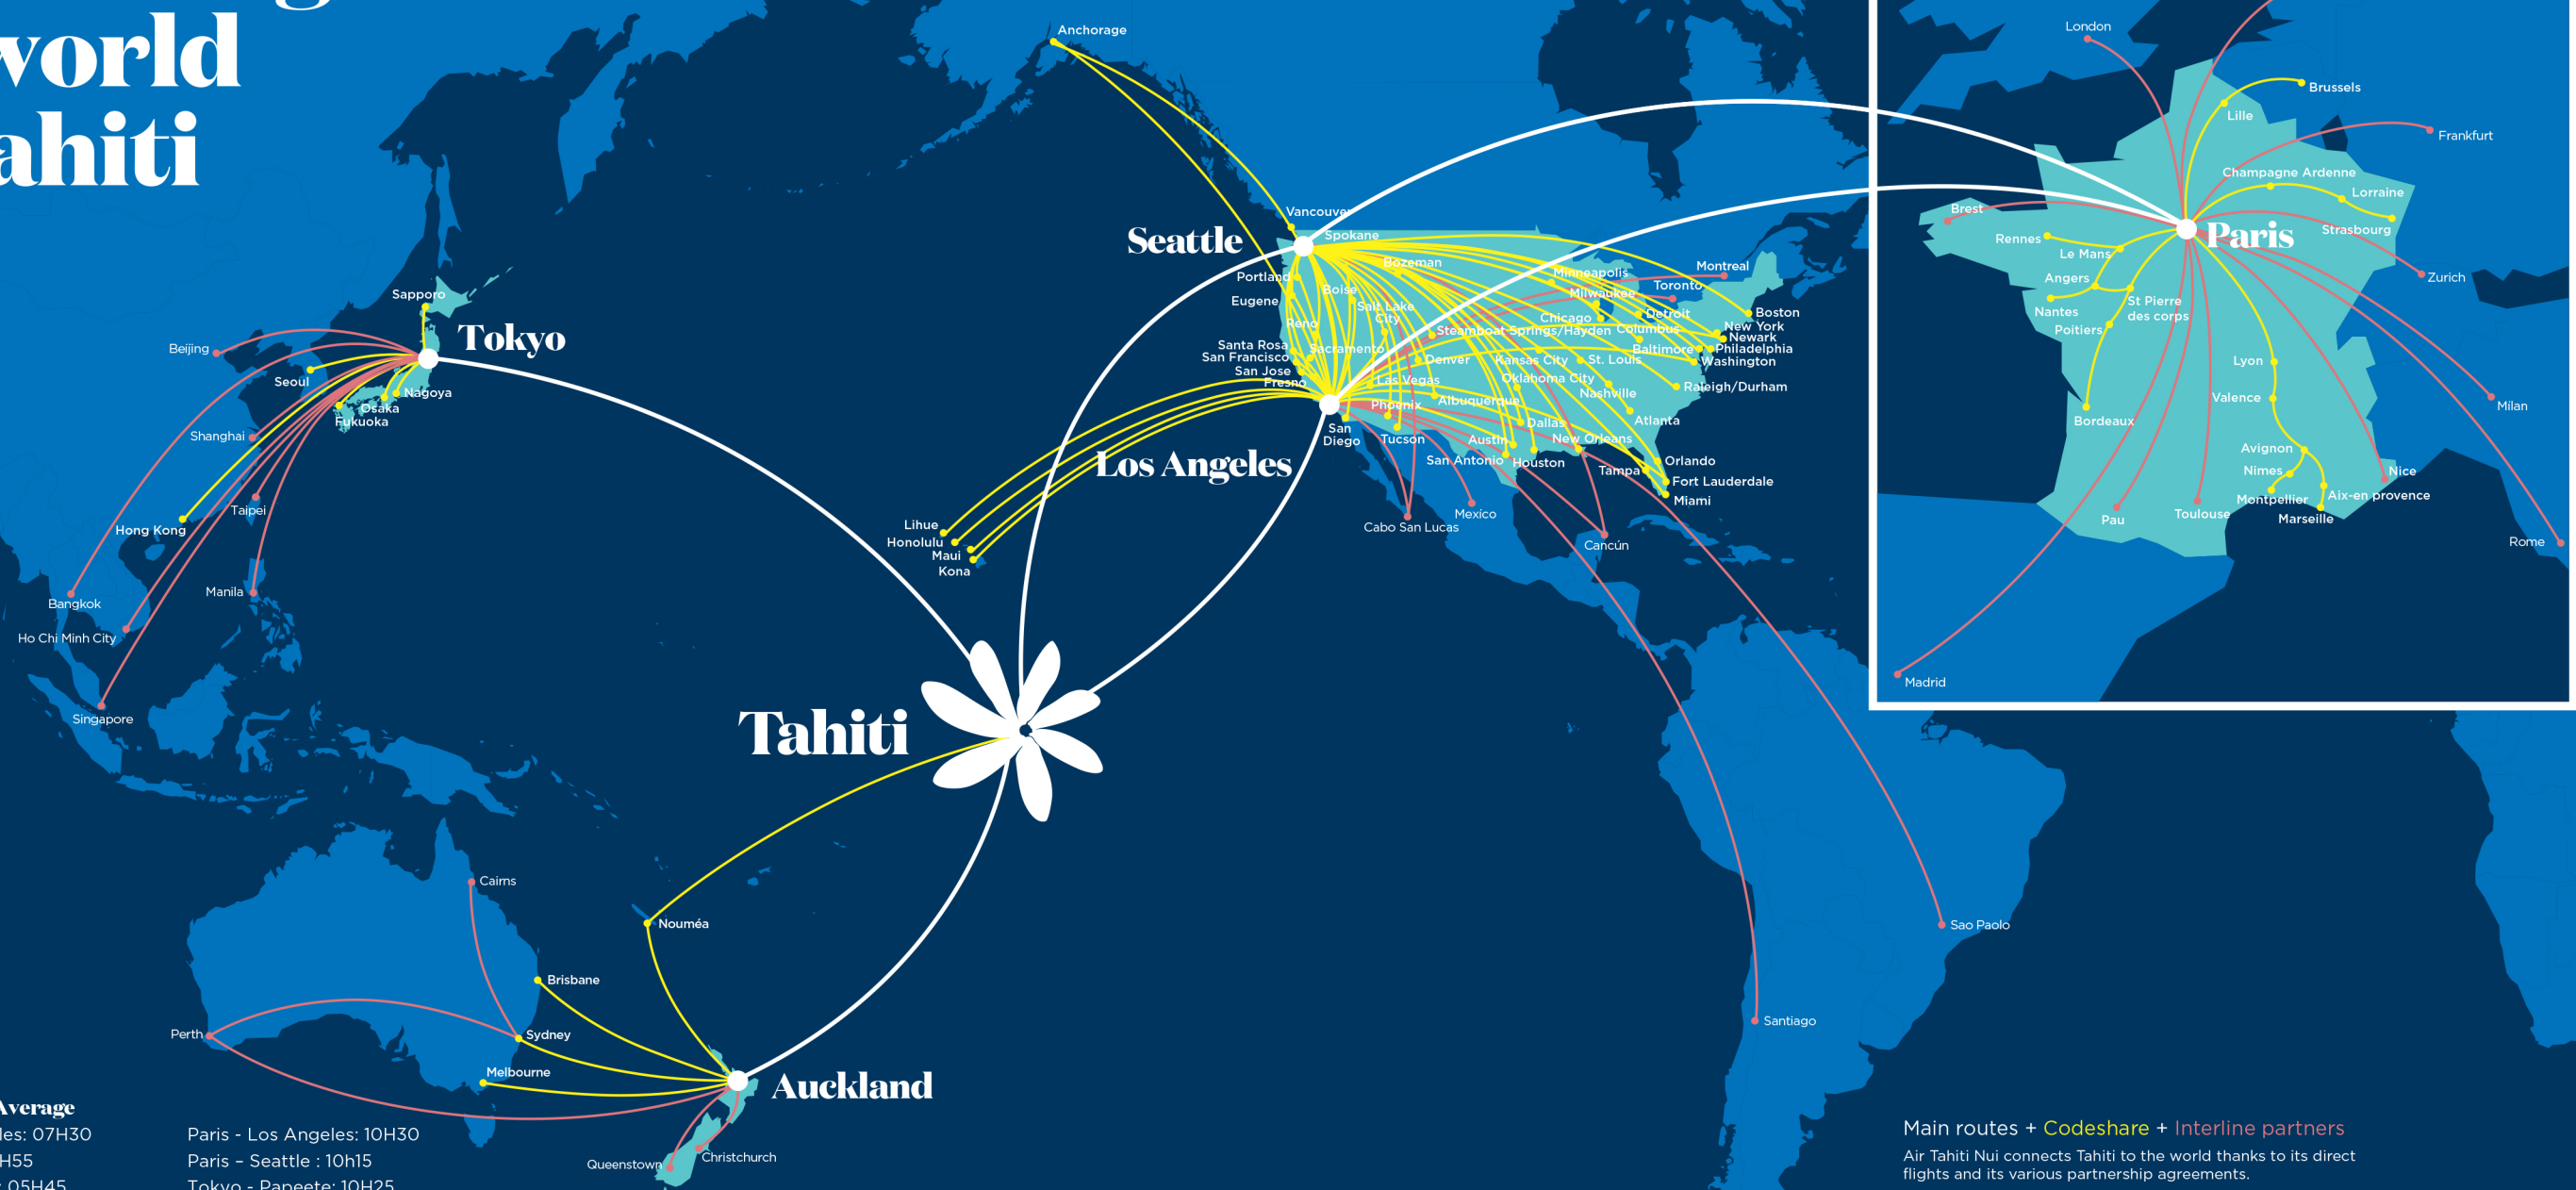

Connecting the world to Tahiti

Flights Duration Average

Papeete - Los Angeles: 07H30
 Papeete - Tokyo: 10H55
 Papeete - Auckland: 05H45
 Papeete - Seattle: 09H25
 Los Angeles - Paris: 10H05
 Los Angeles - Papeete: 07H35

Paris - Los Angeles: 10H30
 Paris - Seattle : 10h15
 Tokyo - Papeete: 10H25
 Auckland - Papeete: 04H00
 Seattle - Papeete: 09H35
 Seattle - Paris : 9h30

Flight times may vary due to seasonal winds.

AIR TAHITINUI / SNCF - TGV

Main routes + Codeshare + Interline partners

Air Tahiti Nui connects Tahiti to the world thanks to its direct flights and its various partnership agreements.

- Flights operated by Air Tahiti Nui
- TN codeshare flights with American Airlines, Alaska Airlines, Qantas, Air France, Air New Zealand, Japan Airlines, Aircalin, Korean Airlines and SNCF.
- Destinations served by our interline partners